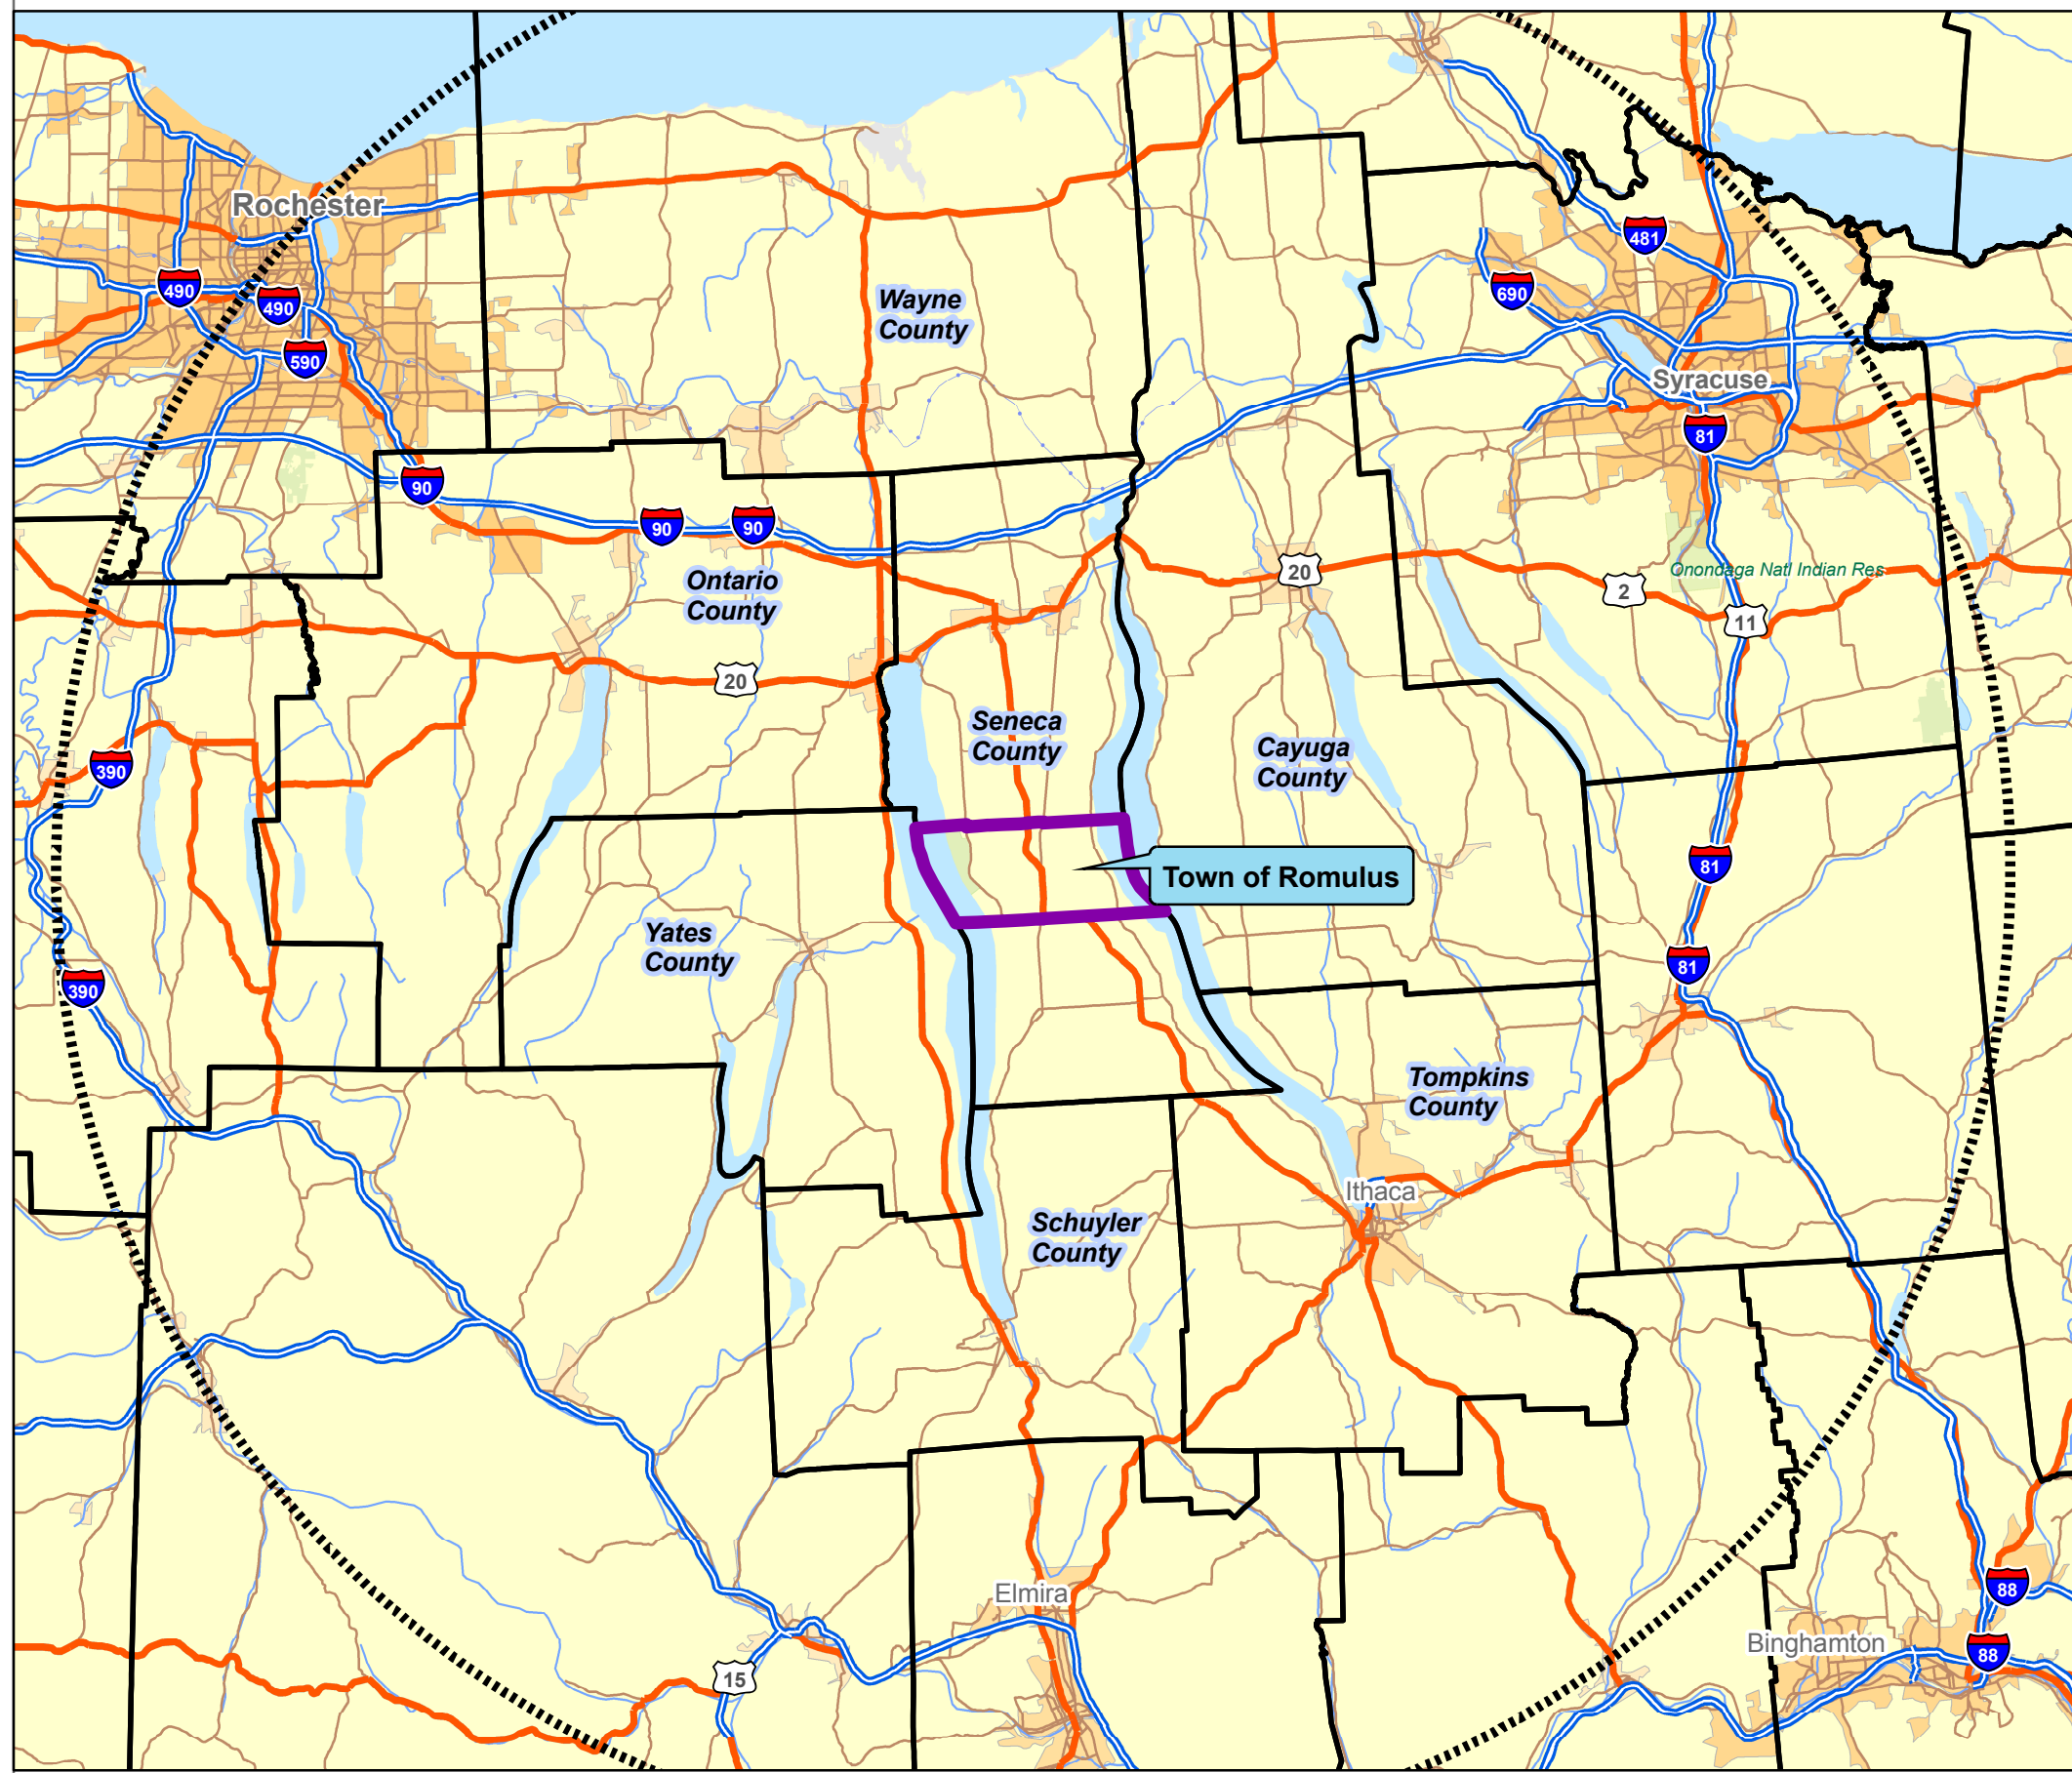

Town of Romulus Agricultural & Farmland Protection Plan

# Regional Setting

 Town of Romulus  
 50-mile radius

**DRAFT: September 2011**