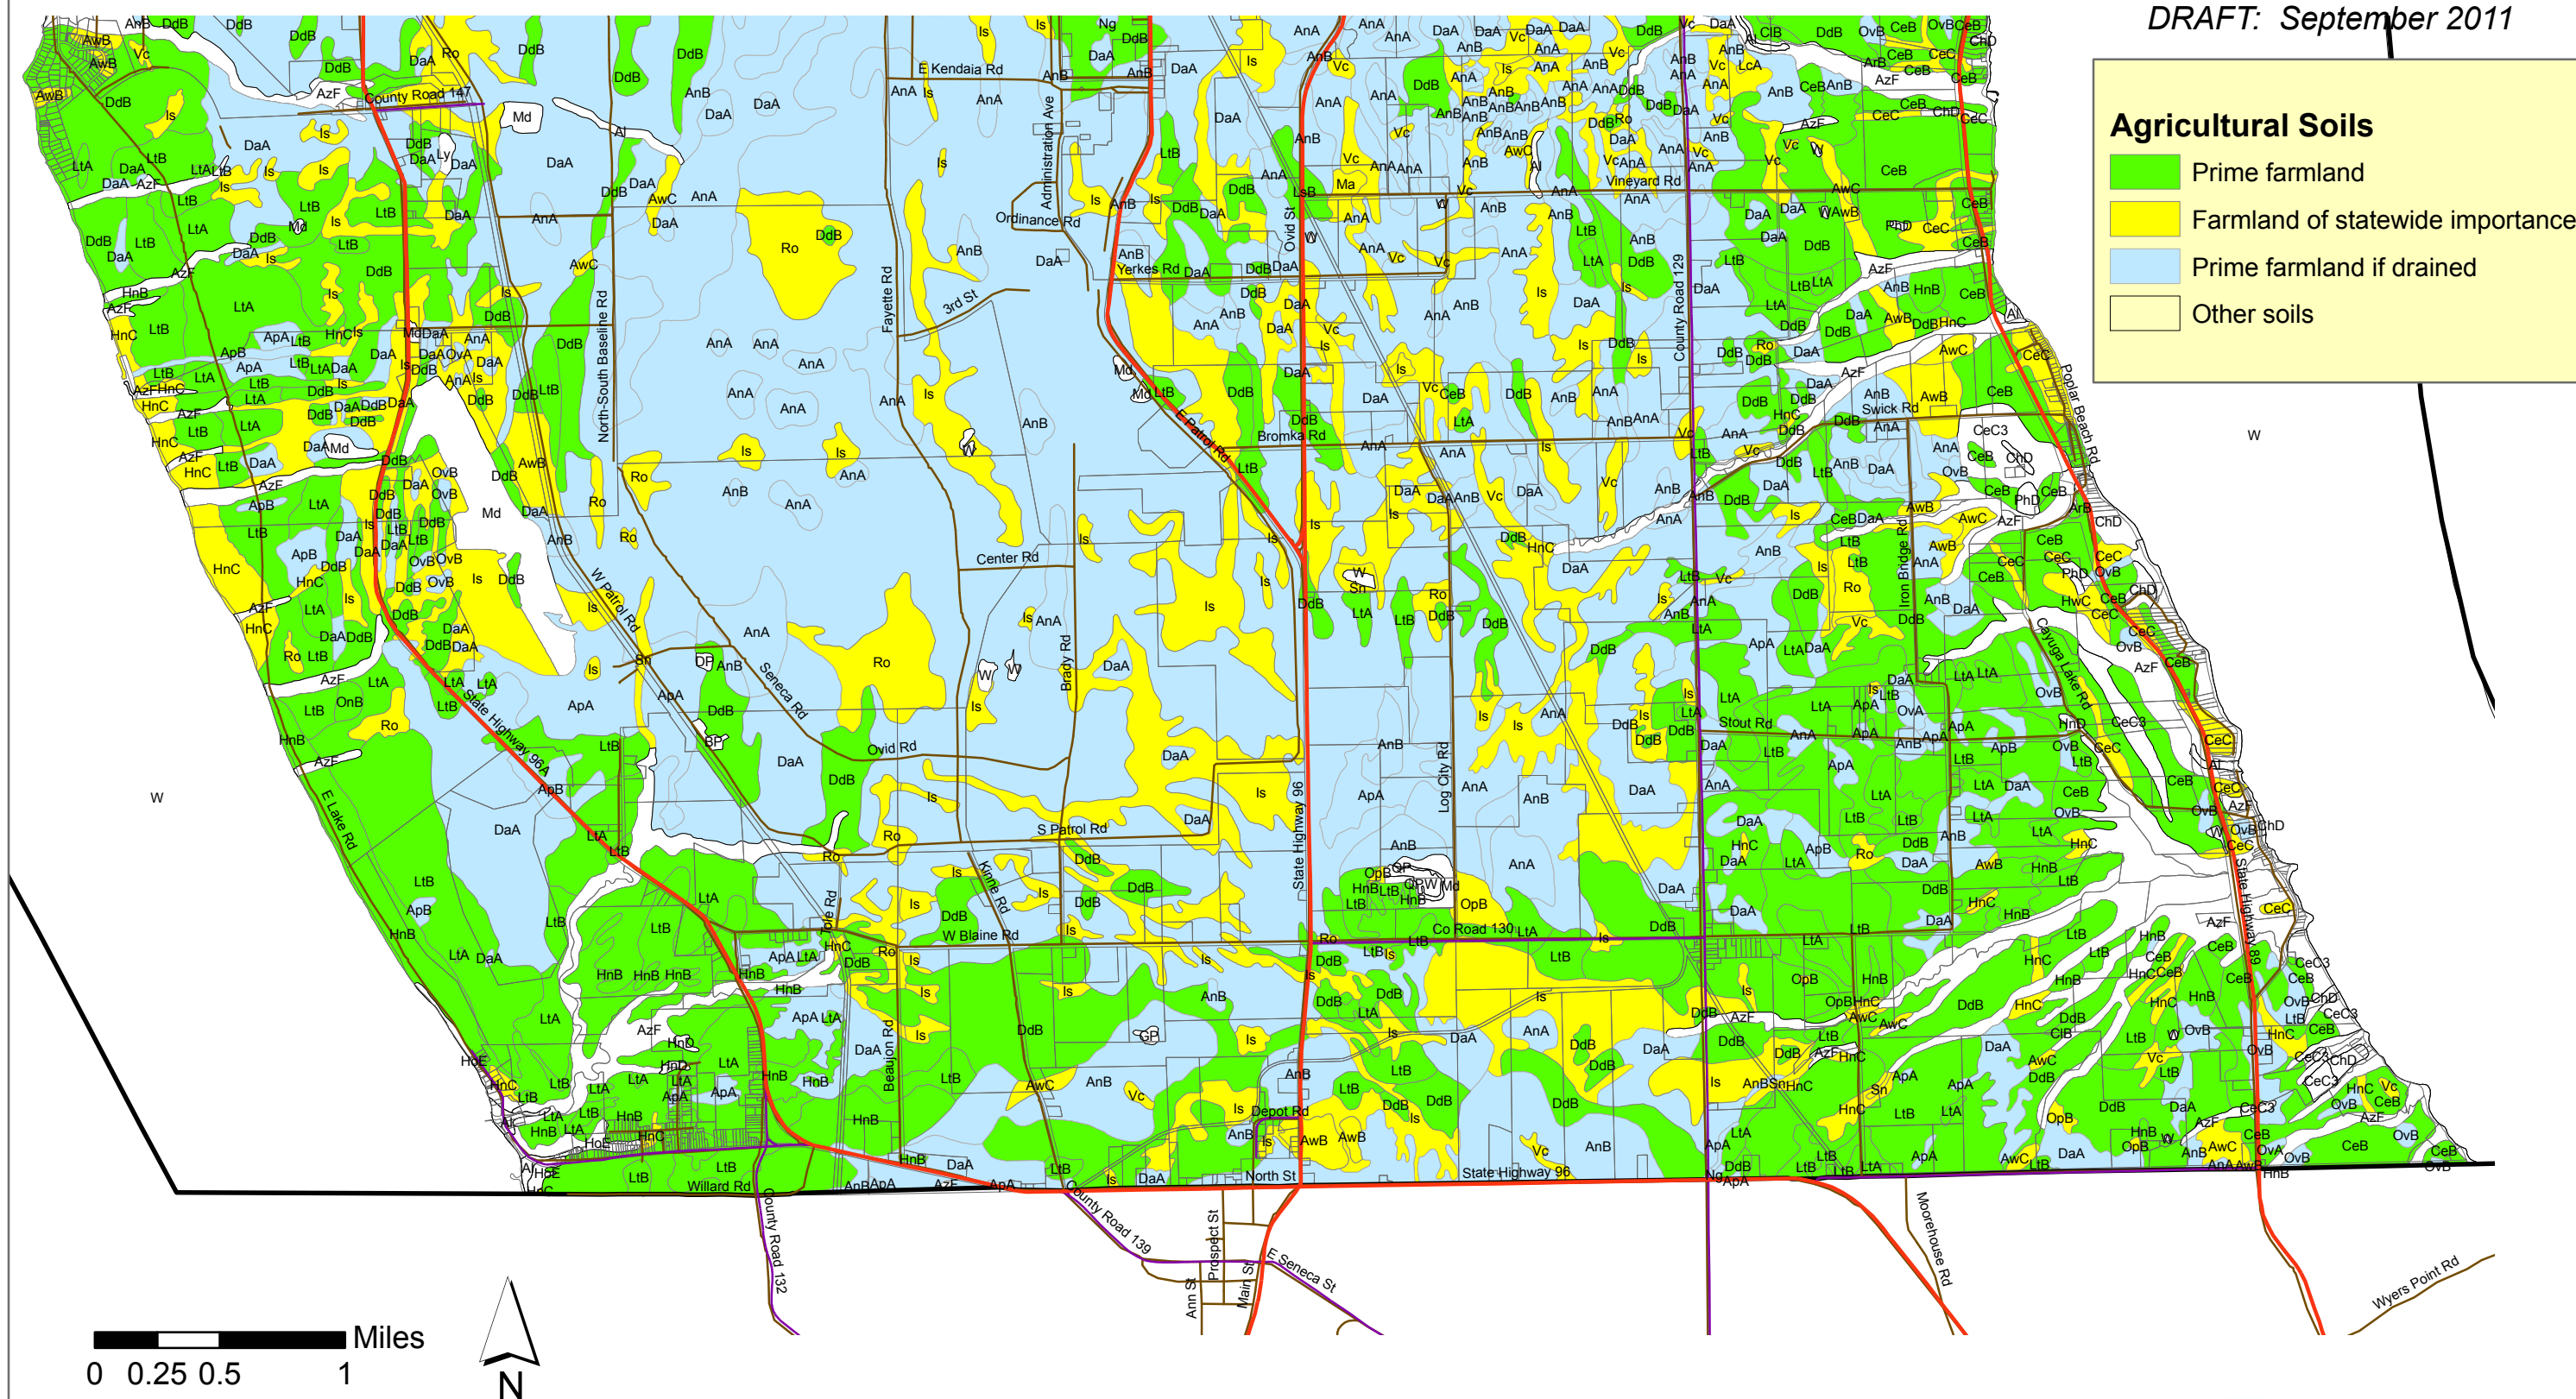

# Town of Romulus Agricultural & Farmland Protection Plan

## Prime and Important Agricultural Soils

Map 2

DRAFT: September 2011

**Agricultural Soils**

- Prime farmland
- Farmland of statewide importance
- Prime farmland if drained
- Other soils