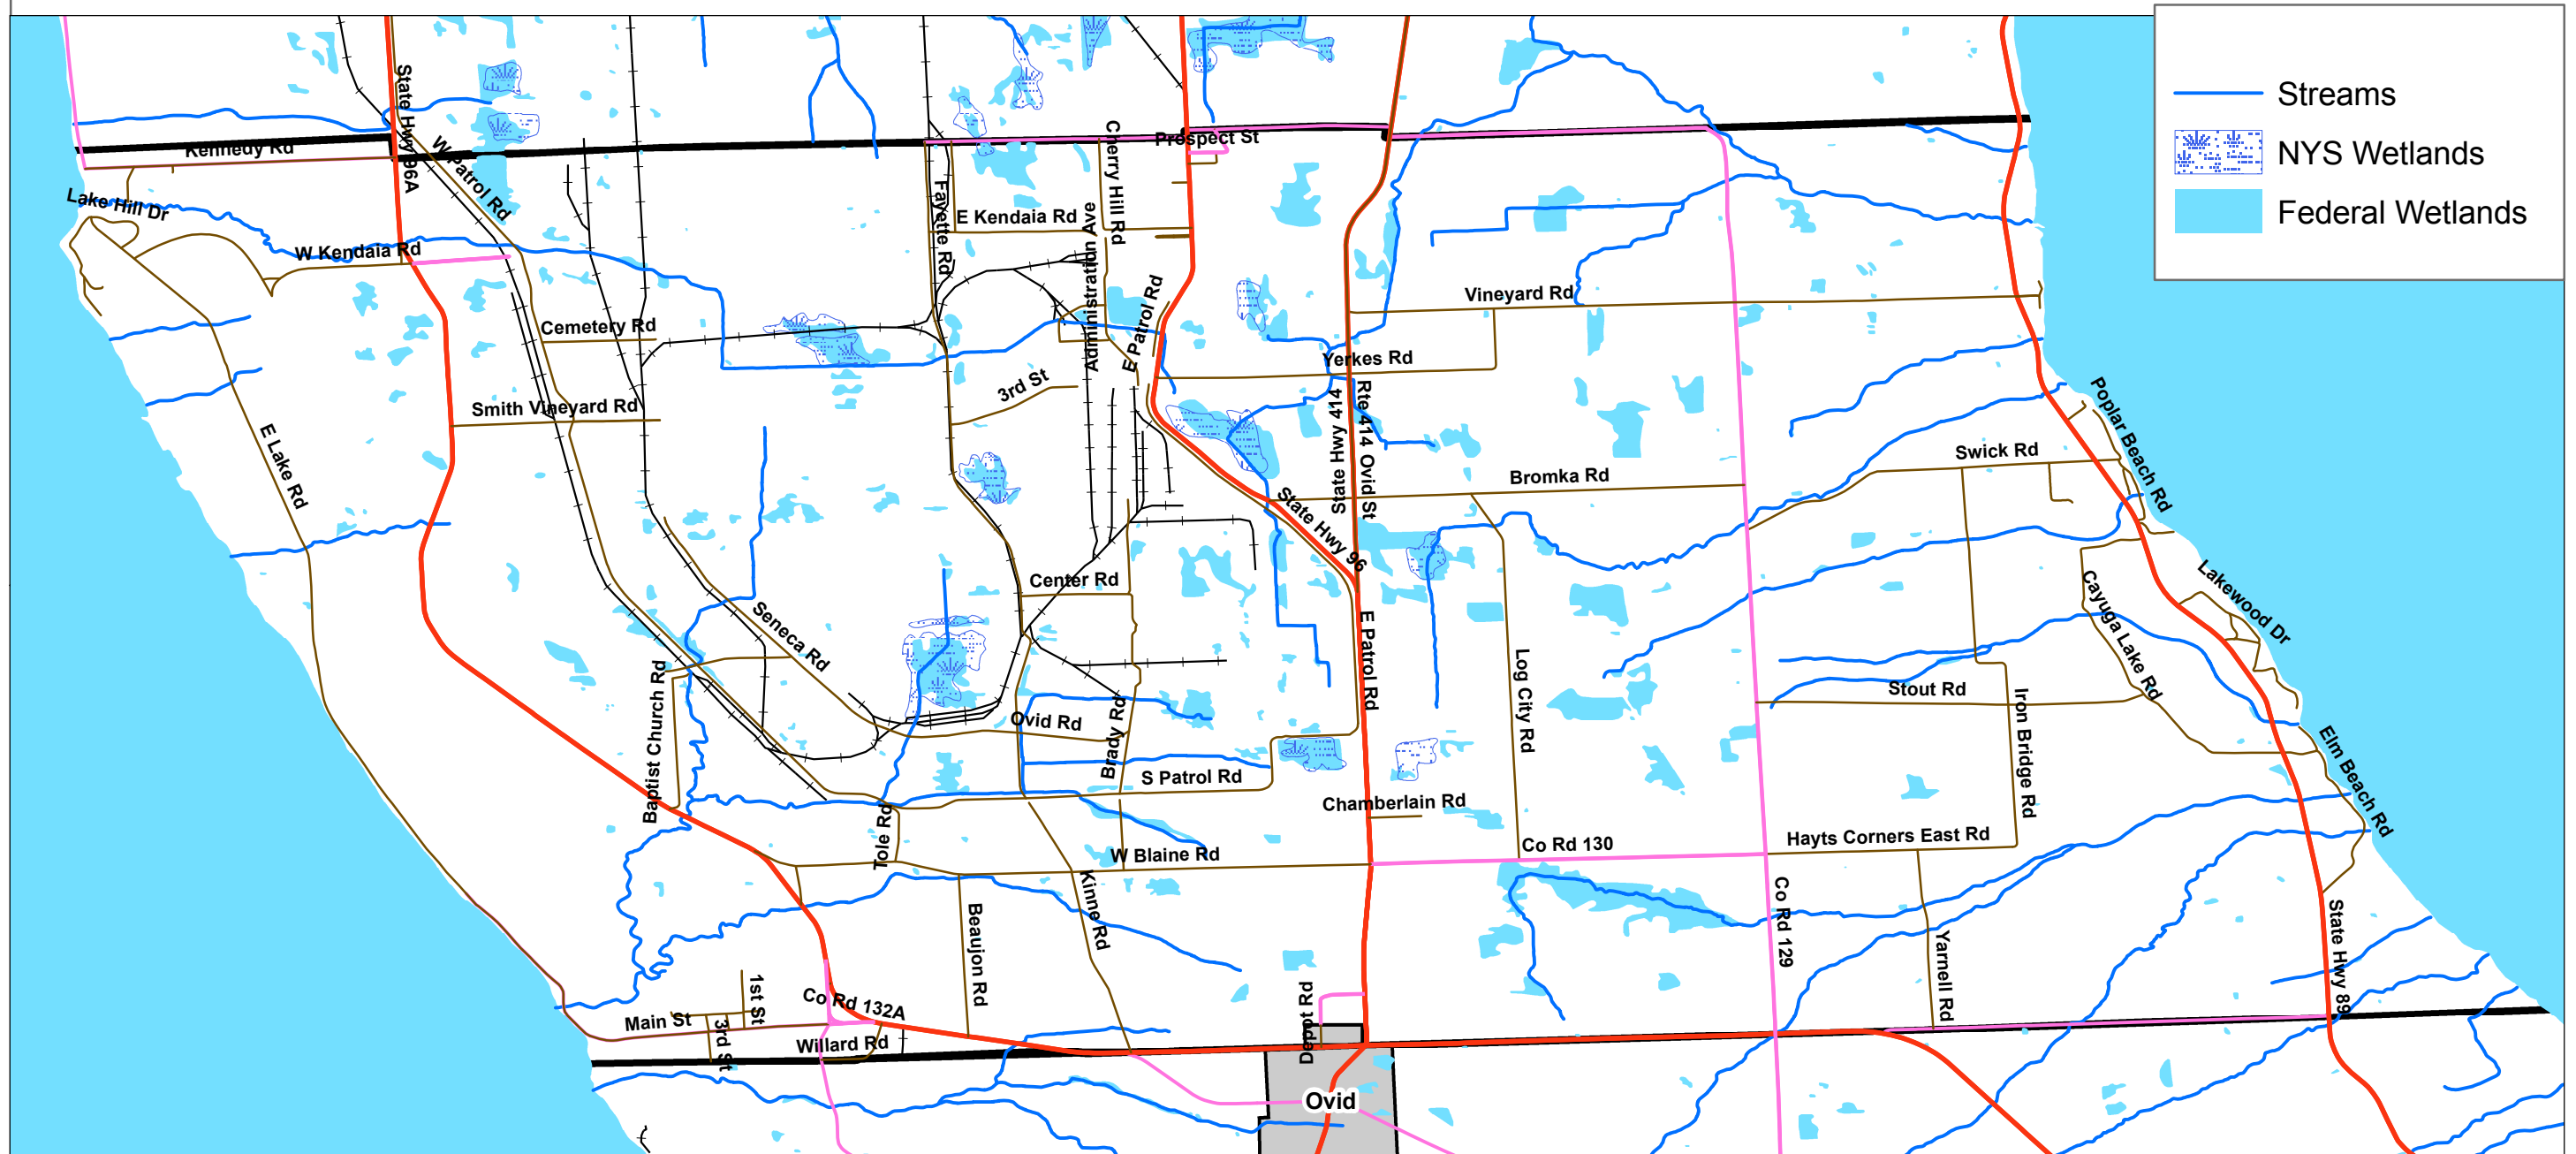

Streams and Wetlands

DRAFT: September 2011

Legend:

- Streams
- NYS Wetlands
- Federal Wetlands

NOTE: Maps of flood hazard areas are available at the Seneca County Planning Department office.